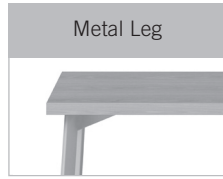

Dune Occasional Tables

LEG OPTIONS

Specify metal finish.

FREESTANDING TABLE EDGE OPTIONS

Available in 7 colors to match metal finishes.

Available in 7 colors to match metal finishes.

Available in 9 wood grain colors to match standard laminates.

Specify laminate color.

Dune Occasional Tables

225241820RE RECTANGULAR END TABLE, METAL, 24D 18W 20H

W: 18" D: 24" H: 20" WT: 23 lb

GENERAL INFORMATION

TOP MATERIAL: Laminate
BASE MATERIAL: Metal

Zone	1	2	3	4
	1437	1473	1509	1545

Table ships unassembled.

225242420SQ SQUARE END TABLE, METAL, 24D 24W 20H

W: 24" D: 24" H: 20" WT: 26 lb

GENERAL INFORMATION

TOP MATERIAL: Laminate
BASE MATERIAL: Metal

Zone	1	2	3	4
	1437	1473	1509	1545

Table ships unassembled.

225242420RD ROUND END TABLE, METAL, 24D 24W 20H

W: 24" D: 24" H: 20" WT: 26 lb

GENERAL INFORMATION

TOP MATERIAL: Laminate
BASE MATERIAL: Metal

Zone	1	2	3	4
	1437	1473	1509	1545

Table ships unassembled.

225244816RE RECTANGULAR COFFEE TABLE, METAL, 24D 48W 16H