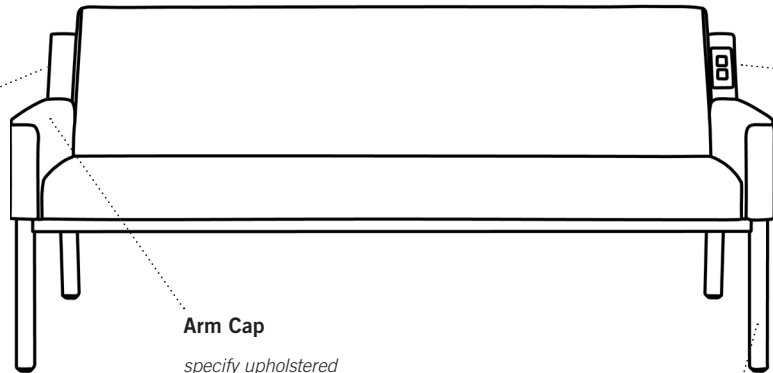

Soul Sleep Sofa + Mate

ARM STYLES

Upholstered Arm Cap
(no upcharge)
Select from Stinson Avail
(35 colors).

Solid Surface
Arm Cap \$980
Select from Glacier White,
Cameo White or Bisque
only.

ACCESSORIES

1700001 USB/USBc
Outlet \$500 each
Available in black or silver.
Usable cord length is 9'.
Please get facility approval
on power options before
ordering. Specify right, left,
or both. Power units are UL
Listed Tamper Resistant
outlets.

Arm Cap
specify upholstered
or solid surface

Power
specify black or silver

Frame/Legs
silver only

SSH- Sleep surface height 24"
SSD- Sleep surface depth 30"
SH- Seat height
SW- Seat width
W- Overall width
Mate is 14" from ground when closed
(ottoman position).