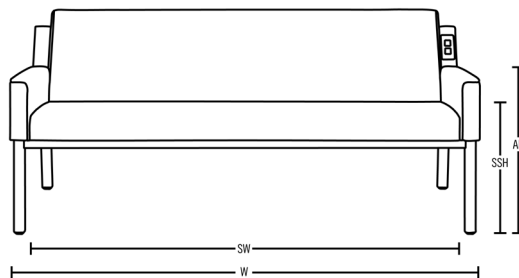

Backstop \$250
Available in silver only. If
ordering Soul Mate, specify
this option to prevent the
mate from hitting the wall
when stowed.

FINISH OPTIONS

Back Panel

Wilsonart Silver Oak Ply
8203k-28 only

Arm Cap
specify upholstered
or solid surface

Power
specify black or silver

Frame/Legs
silver only

SSH- Sleep surface height 24"
SSD- Sleep surface depth 30"
SH- Seat height
SW- Seat width
W- Overall width
Mate is 14" from ground when closed
(ottoman position).

Soul Sleep Sofa + Mate

17024 SOUL MATE, CONVERTIBLE CUBE, 24" SEAT

W: 24.5" D: 24.5" H: 38.5" SW: 24.25" SD: 19.5" SH: 17.25" AH: – WT: 67 lb COM: 2.5 yd WT CAP: 400 lb

ZONE	B/COM	C	D	E	F	G	H	I	J	GENERAL INFORMATION
1	3730	3775	3830	3890	3980	4070	4158	4248	4335	MATERIAL: Various MOIS. BARR: Included
2	3822	3867	3922	3982	4072	4162	4250	4340	4427	
3	3915	3960	4015	4075	4165	4255	4343	4433	4520	
4	4008	4053	4108	4168	4258	4348	4436	4526	4613	

17166 SLEEP SOFA, 66" SLEEP SURFACE, 72" WIDE

W: 72" D: 32" H: 34" SW: 66" SD: 20" SH: 19.5" AH: 25.5" WT: 200 lb COM: 5 yd WT CAP: 750 lb

ZONE	B/COM	C	D	E	F	G	H	I	J	GENERAL INFORMATION
1	8660	8750	8860	8980	9160	9340	9515	9695	9870	MATERIAL: Various MOIS. BARR: Included
2	8875	8965	9075	9195	9375	9555	9730	9910	10085	
3	9090	9180	9290	9410	9590	9770	9945	10125	10300	
4	9305	9395	9505	9625	9805	9985	10160	10340	10515	