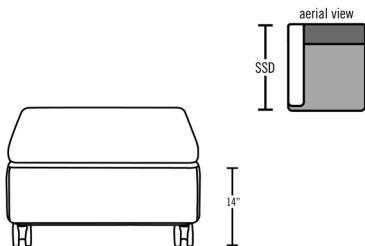

Arm Cap
specify upholstered
or solid surface

Power
specify black or silver

Frame/Legs
silver only

SSH- Sleep surface height 24"
SSD- Sleep surface depth 30"
SH- Seat height
SW- Seat width
W- Overall width
Mate is 14" from ground when closed
(ottoman position).

Soul Sleep Sofa + Mate

17024 SOUL MATE, CONVERTIBLE CUBE, 24" SEAT

W: 24.5" D: 24.5" H: 38.5" SW: 24.25" SD: 19.5" SH: 17.25" AH: – WT: 67 lb COM: 2.5 yd WT CAP: 400 lb

ZONE	B/COM	C	D	E	F	G	H	I	J	GENERAL INFORMATION
1	3730	3775	3830	3890	3980	4070	4158	4248	4335	MATERIAL: Various MOIS. BARR: Included
2	3822	3867	3922	3982	4072	4162	4250	4340	4427	
3	3915	3960	4015	4075	4165	4255	4343	4433	4520	
4	4008	4053	4108	4168	4258	4348	4436	4526	4613	

17166 SLEEP SOFA, 66" SLEEP SURFACE, 72" WIDE

W: 72" D: 32" H: 34" SW: 66" SD: 20" SH: 19.5" AH: 25.5" WT: 200 lb COM: 5 yd WT CAP: 750 lb

ZONE	B/COM	C	D	E	F	G	H	I	J	GENERAL INFORMATION
1	8660	8750	8860	8980	9160	9340	9515	9695	9870	MATERIAL: Various MOIS. BARR: Included
2	8875	8965	9075	9195	9375	9555	9730	9910	10085	
3	9090	9180	9290	9410	9590	9770	9945	10125	10300	
4	9305	9395	9505	9625	9805	9985	10160	10340	10515	

17169 SLEEP SOFA, 69" SLEEP SURFACE, 75" WIDE

W: 75" D: 32" H: 34" SW: 69" SD: 20" SH: 19.5" AH: 25.5" WT: 205 lb COM: 5 yd WT CAP: 750 lb

ZONE	B/COM	C	D	E	F	G	H	I	J	GENERAL INFORMATION
1	8780	8870	8980	9100	9280	9460	9635	9815	9990	MATERIAL: Various MOIS. BARR: Included
2	8998	9088	9198	9318	9498	9678	9853	10033	10208	
3	9216	9306	9416	9536	9716	9896	10071	10251	10426	
4	9434	9524	9634	9754	9934	10114	10289	10469	10644	