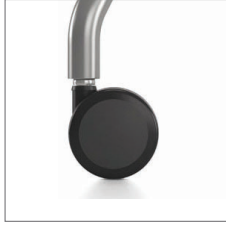

casters
Hard surface casters stan-
dard; soft surface casters
available for an upcharge.