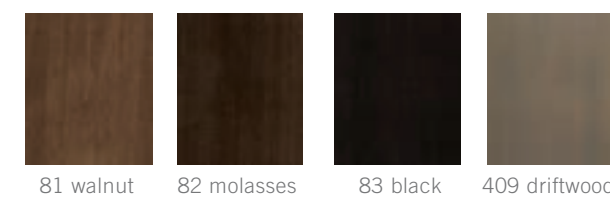

wood finishes

maple