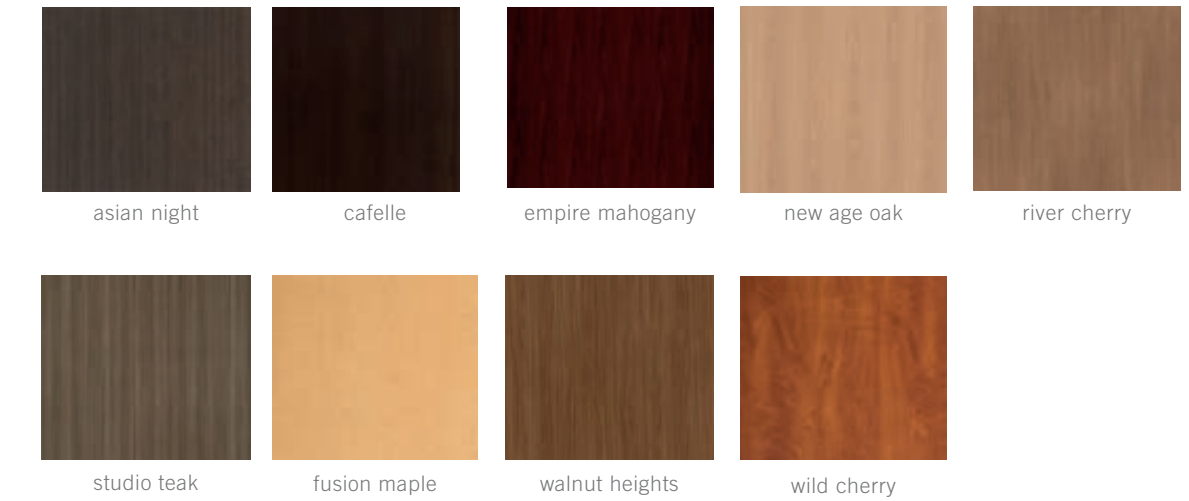

1. Metal finish is natural aluminum and is a warmer tone than silver.  
2. See Materials and Finishes section for additional specialty powder coat colors.

finish palette

surface finishes

thermoform

stocked laminates

surface finishes

metal

*\*available on Canton, Dune, Upland, Sprout, Amigo, Pose, Delta, Fuse, Tubular, Trumpet and Disc*

solid surface

urethane and nylon

plastic\*

*\*available for Upland backs only*

resin

silicone\*

*\*available for sleepToo release button only*

edge colors

2mm pvc wood grain edge colors\*

*\*available on Amigo, Canton, Dune, Monroe, Sprout, Upland, Fuse, Tubular, Trumpet and Disc*

2mm bio or flat pvc edge colors\*

*\*available on Amigo, Canton, Dune, Sprout, Fuse, Tubular, Trumpet and Disc*

vinyl edge colors\*

*\*available on Cove Recliner tables only*

scan here  
to view the Finish  
Coordinates Chart