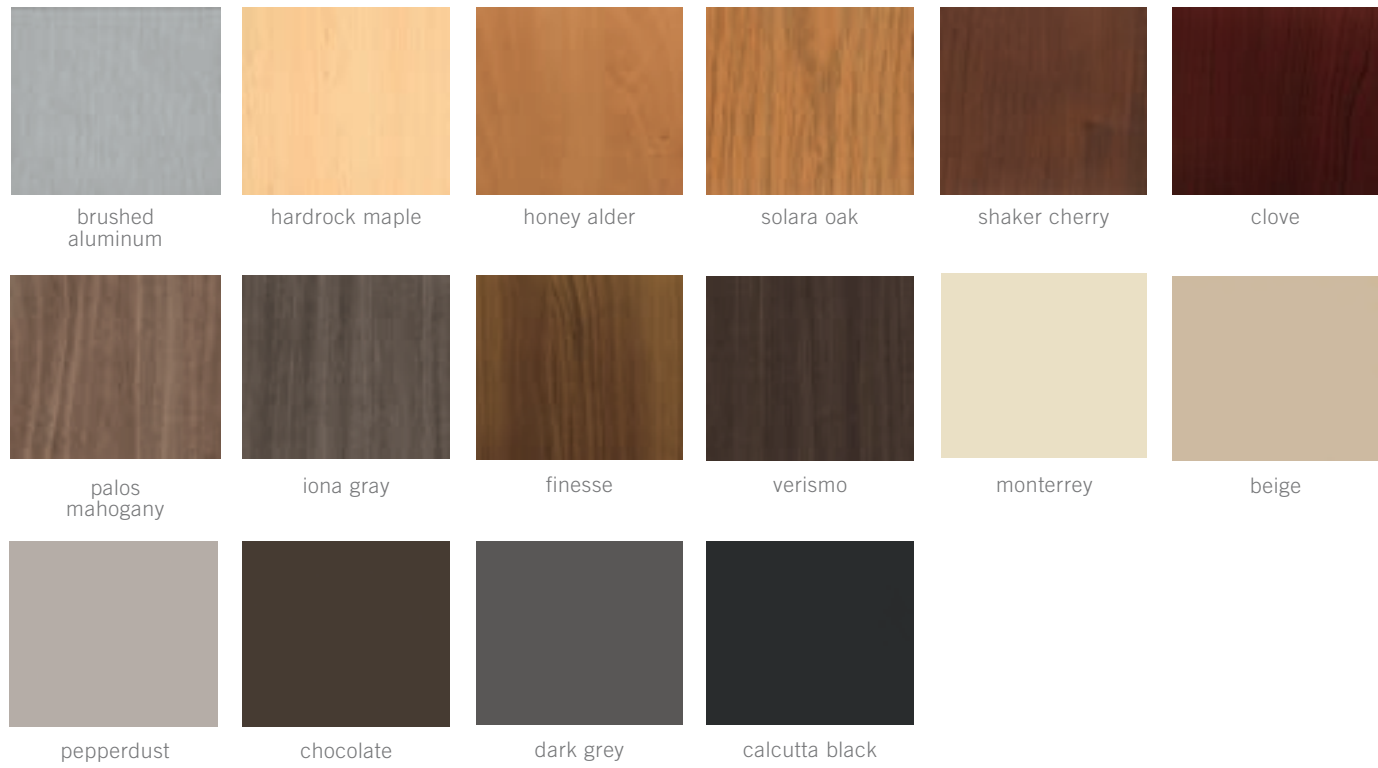

1. Metal finish is natural aluminum and is a warmer tone than silver.  
2. See Materials and Finishes section for additional specialty powder coat colors.

finish palette

surface finishes

thermoform

stocked laminates