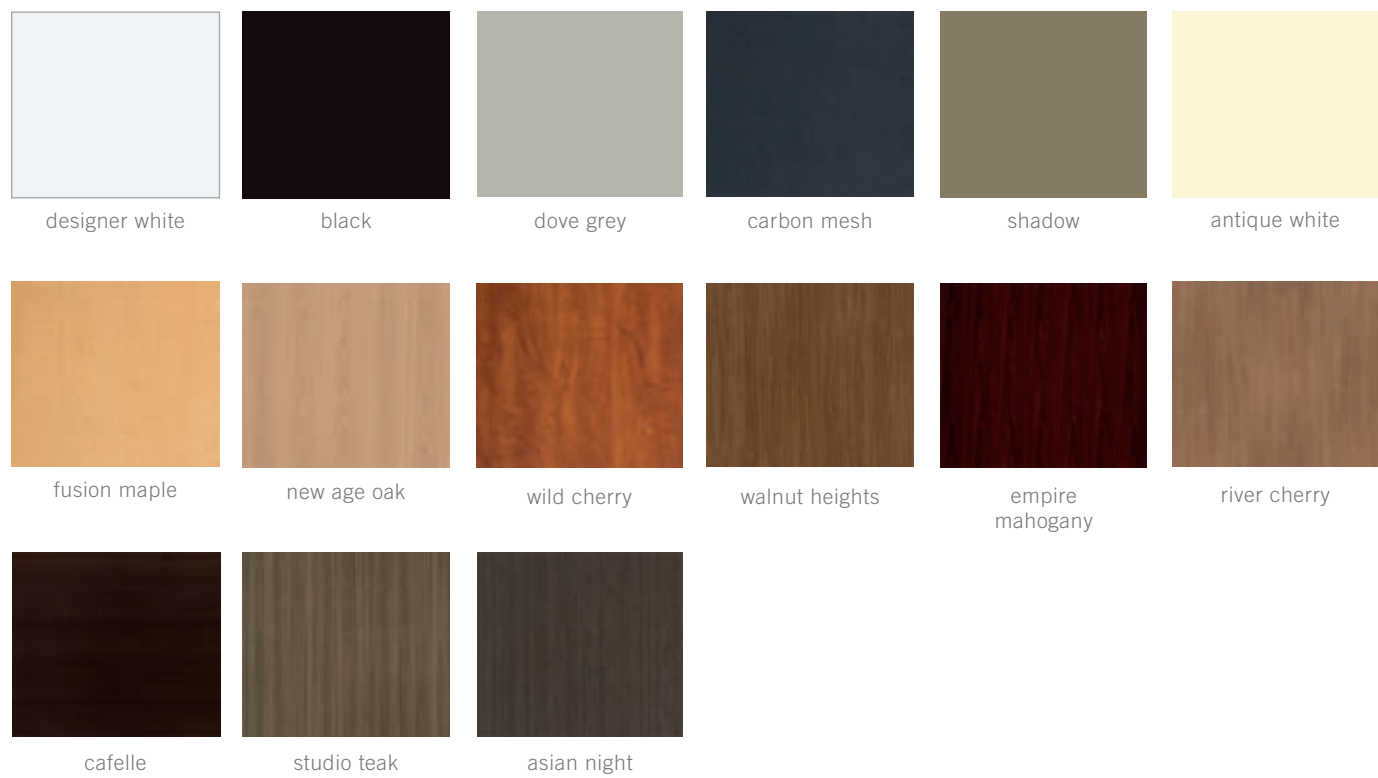

1. Metal finish is natural aluminum and is a warmer tone than silver.  
2. See Materials and Finishes section for additional specialty powder coat colors.

finish palette

surface finishes

thermoform

stocked laminates