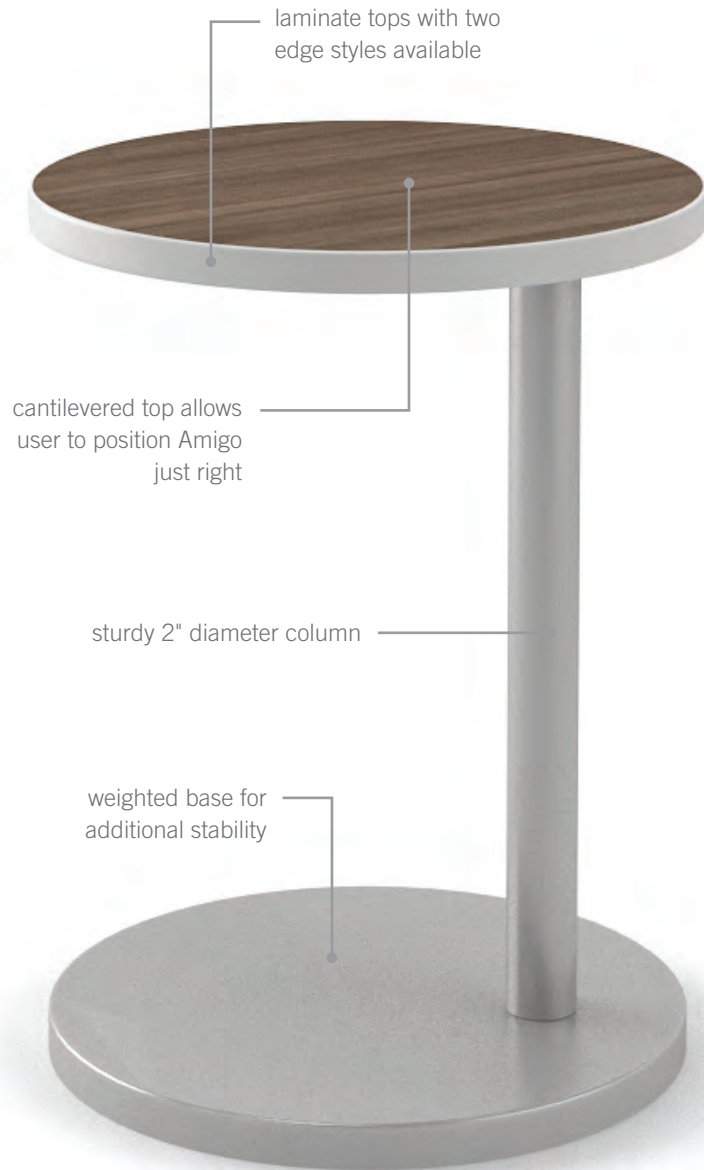

## features

- Pairs seamlessly with the Allay® sleep sofa
- 15", 18", and 22" round and square table tops available in 22" and 25" heights
- Metal base offered in black or silver
- Covered by 25-year warranty

## a versatile accomplice

Amigo occasional tables are the perfect complement to patient-room or lounge seating. Like a dependable sidekick, these pull-up surfaces offer a functional table for patients, or a convenient perch for guests.