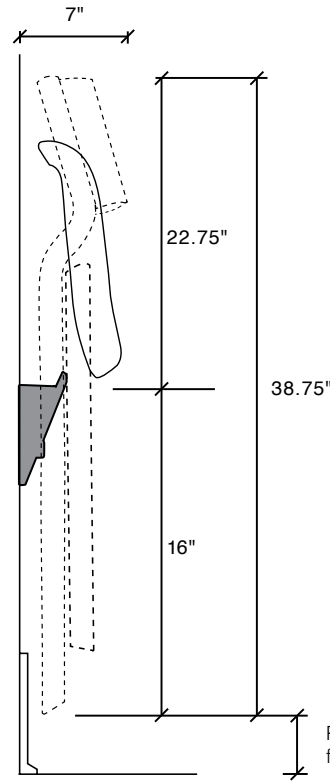

SmartRail® wall height