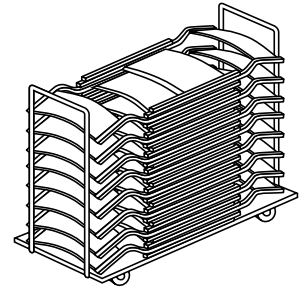

perk

design perfected

WIELAND

an innovative design made even more practical

We've updated the popular plyfold chair with an engineered resin frame for easy cleaning. Perk features contoured cushions for ergonomic support, a 400 lb. weight capacity, and the

specs

Product No.	Description	W	D	H	SW	SD	SH	AH	WT	YDG	WT CAP
7029201	Perk	20	22.75	32.5	17.25	18	18	-	15	0.5	400
7170003	SmartRail®	23.5	3	5	-	-	-	-	3	-	-

SmartRail®

wall bracket

front view

side view

three-quarter view

molded frame makes cleaning easy

SmartRail® wall height

wheeled dolly stackable to 20 high

WIELAND

888.Wieland
wielandhealthcare.com